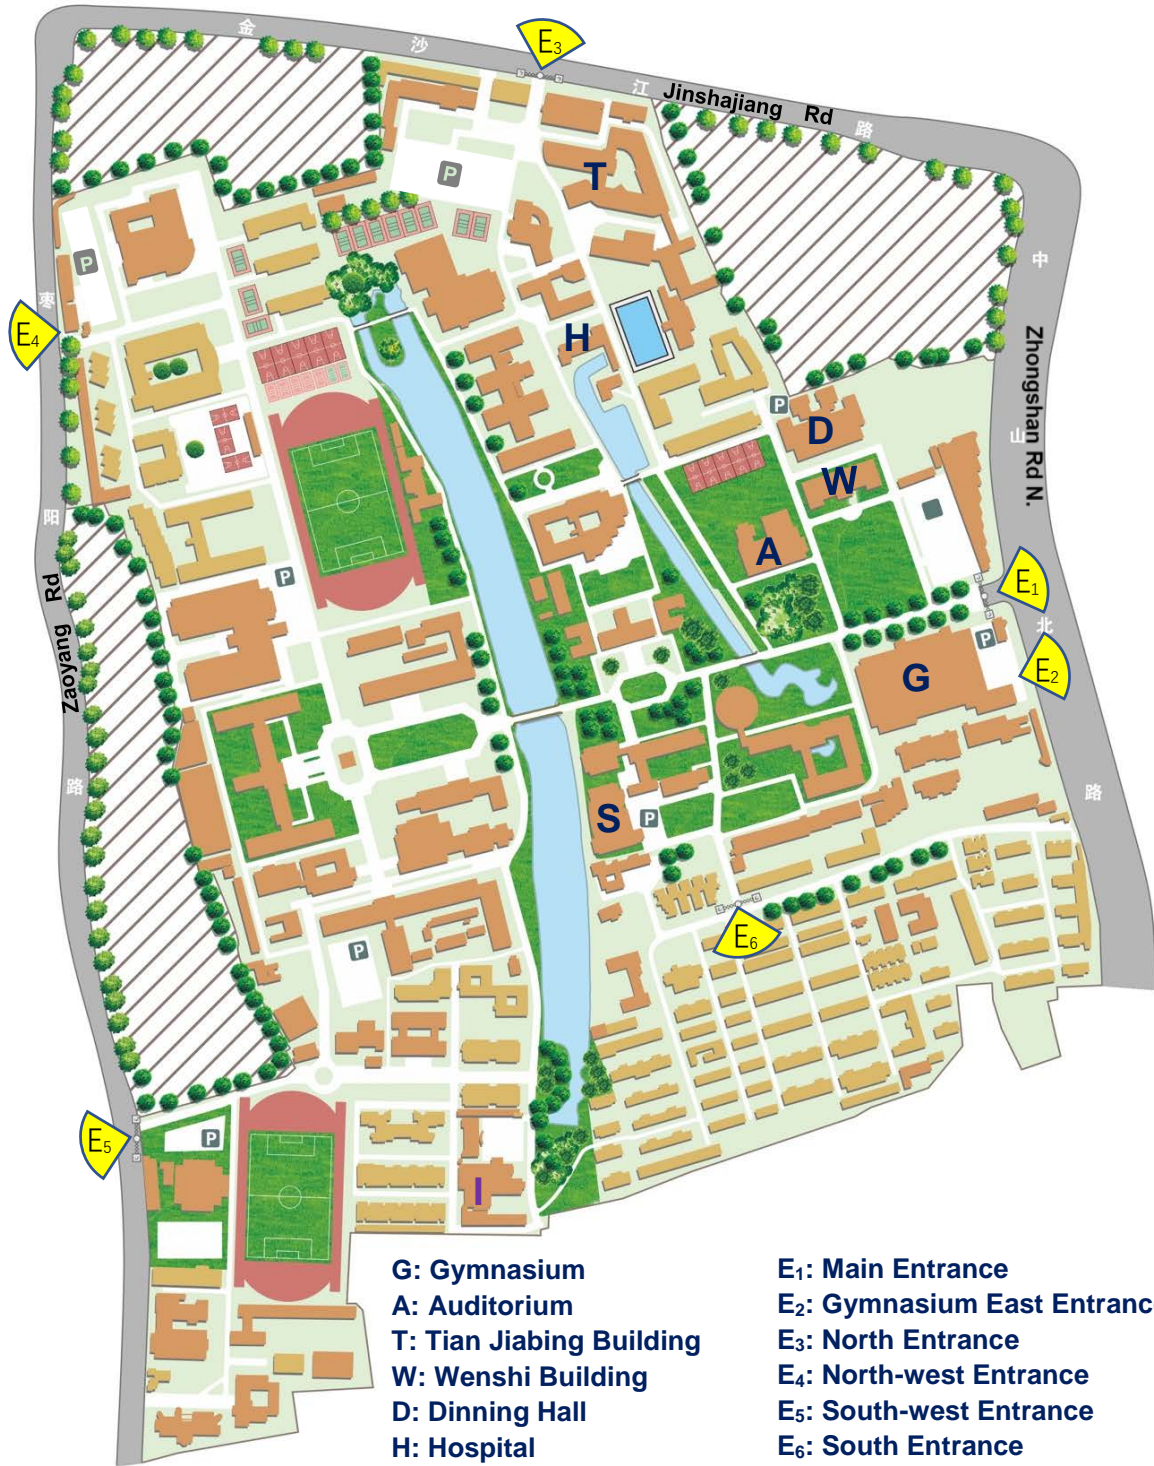

Congress Venue

- G: Gymnasium**
- A: Auditorium**
- T: Tian Jiabing Building**
- W: Wenshi Building**
- D: Dining Hall**
- H: Hospital**
- S: Shaw Building**
- I: International Exchange Service Center**

- E1: Main Entrance**
- E2: Gymnasium East Entrance**
- E3: North Entrance**
- E4: North-west Entrance**
- E5: South-west Entrance**
- E6: South Entrance**

*G1: 1st Floor, Gymnasium; G2: 2nd Floor, Gymnasium